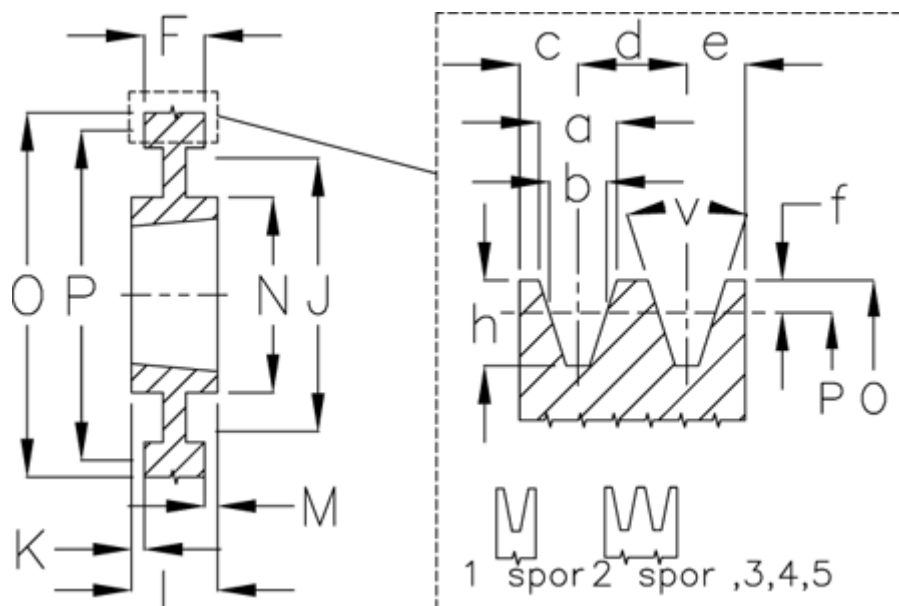

Article number: 604110031502

Description: V-belt pulley SPA 315/2 TL2517

Measures

a	= 12.7	F	= 35	Number of ribs	= 2
b	= 11.0	For bush	= 2517	O	= 320.5
Bush ζ max	= 60	h	= 13.8	P	= 315
c	= 10.0	J	= 280	Type	= SPA
d	= 15.0	K	= -	v	= 38 grader
e	= 10.0	L	= 45		
E	= 12	m	= 10.0		
f	= 2.8	N	= 124		